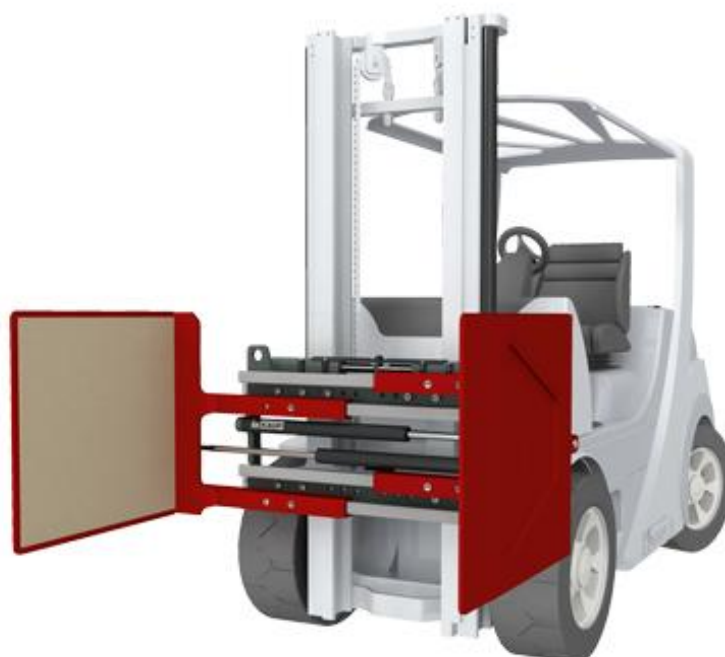

# Kaup Carton Clamp

Fleet No. BC0052

**B&B**  
attachments

## Specification

B&B Fleet No: BC0052

Serial No: 301628/003

Make: Kaup

Model: 1.5T413G

Description: Carton clamp

Class: 2a

Side shifting: Yes

Arm size: 705mm H x 1200mm L

Opening Range: 515 . 1650 mm

Capacity & load centre: 1250 kg @ 500 mm

C of G: 390 mm

Lost Load: 133 mm

Weight: 555 kg

Frame: 970 mm

Rotation: No