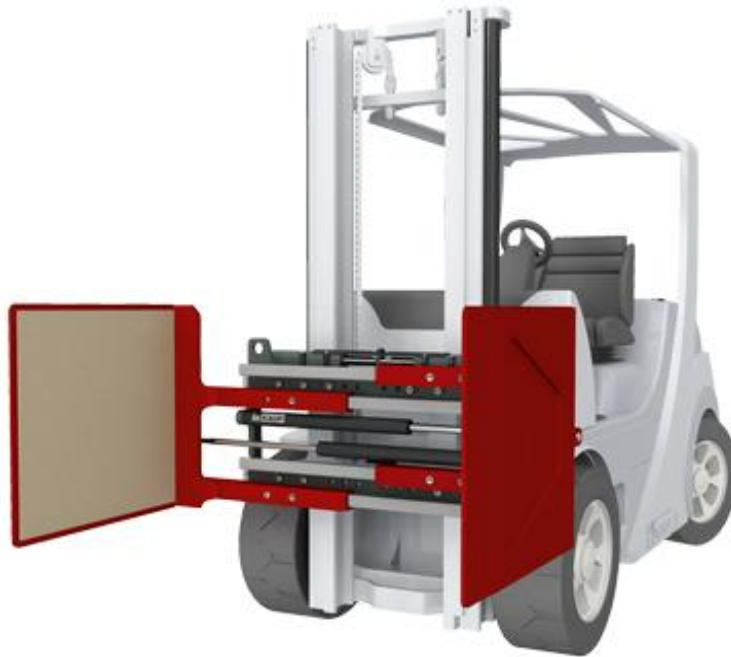

Kaup Appliance Clamp

Fleet No. BC0711

B&B
attachments

Specification

B&B Fleet No: BC0711

Make: Kaup

Description: Appliance Clamp

Side shifting: No

Opening Range: 365-1465mm

C of G: 433mm

Weight: 535kg

Serial No: 126730

Model: 1.5T413G

Class: 2A

Arm Dimensions: 1000x1000mm

Capacity & load centre: 1250kg @ 500mm

Lost Load: 133mm

Frame: 970mm

B&B Attachments Ltd

Unit 46 Colbourne Avenue, Nelson Park
Industrial Estate, Cramlington, Northumberland,
NE23 1WD United Kingdom

Tel: +44 (0)1670 737373
hire@bandbattachments.com
www.bandbattachments.com