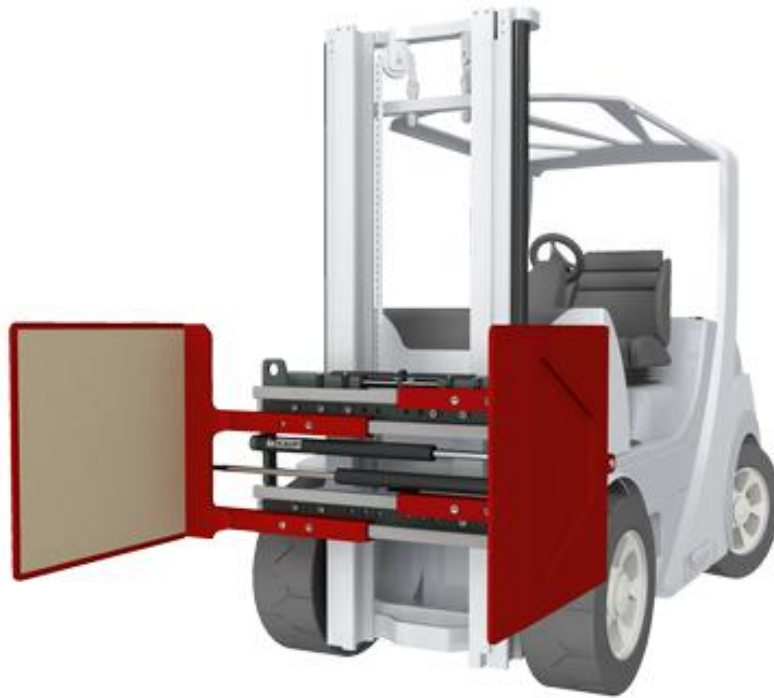

# Kaup Appliance Clamp

## Fleet No. BC0794

### Specification

B&B Fleet No: BC0794

Make: Kaup

Description: Appliance Clamp

Side shifting: No

Opening Range: 250-2030mm

C of G: 375mm

Weight: 520kg

Rotation: No

Serial No: 088156/003

Model: 1.5T413G

Class: 2A

Arm Dimensions: 1000x1100mm

Capacity & load centre: 1250kg @ 500mm

Lost Load: 133mm

Frame: 1040mm