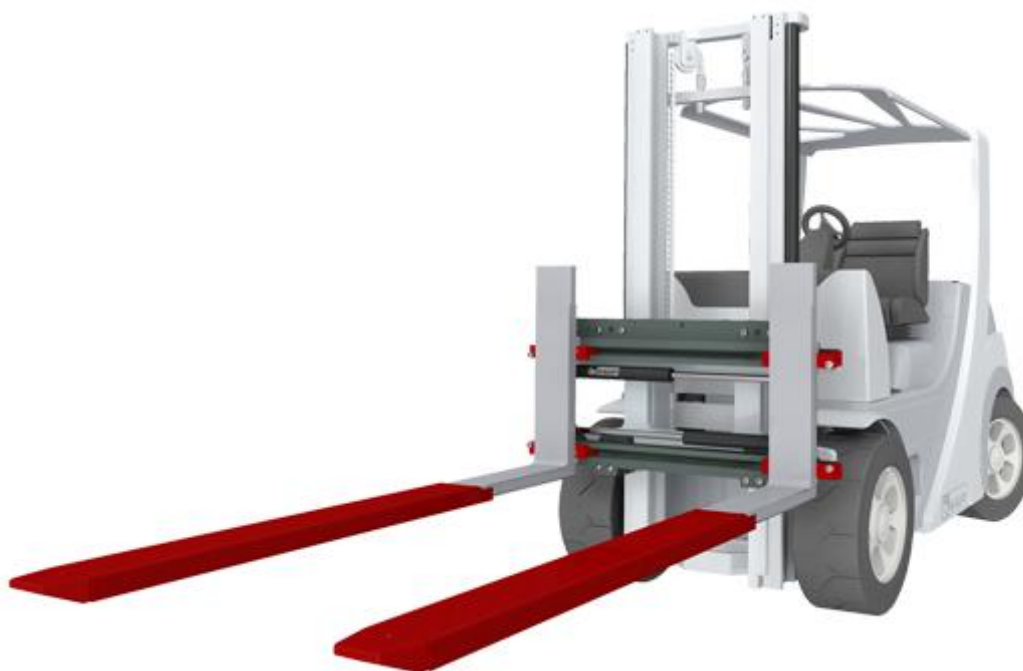

# Kaup Reach Forks

Fleet No. BM2012

## Specification

B&B Fleet No: BM2012	Serial No: 316597
Make: Kaup	Model: 2T140E
Description: Reach Forks	Class: 2A
Side shifting: No	Fork Dimensions: 1200x140x60mm
Opening Range: 1200-2306mm	Capacity & load centre: 2000kg @ 600mm
C of G: 350mm	Lost Load: n/a
Weight: 360kg	Frame: 135mm
Rotation: No	